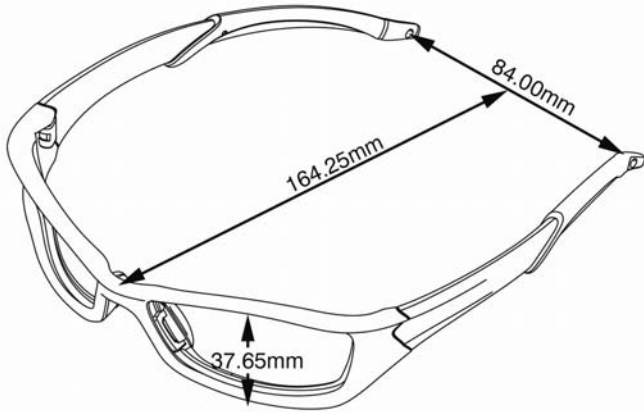

## Specification Sheet For TB142AF Safety Glasses

<b>Item Number:</b>	TB142AF	<b>Series:</b>	Tribal
<b>Description:</b>	Tribal onyx/blue tattoo frame, grey anti-fog lens	<b>Features:</b>	Strong, lightweight polycarbonate lens Duramass® scratch-resistant coating Exclusive Duramass® AF4 anti-fog coating Meets or Exceeds ANSI Z87.1 standard Satin carrying case Gel nosepiece Nylon temple sleeve Breakaway cord
<b>Benefits:</b>	Provides user w/ a comfortable, secure flexible fit For superior resistance to scratches Helps prevent fogging Meets the ANSI standards for high impact Satin carrying case used to clean glasses or store when not in use Padded comfort fit Comfortable temple w/ area to attach breakaway cord to keep glasses in reach when not in use	<b>Case Pack:</b>	72 pr.
		<b>Weight:</b>	3.42 oz.
		<b>Case Weight:</b>	246.24 oz.