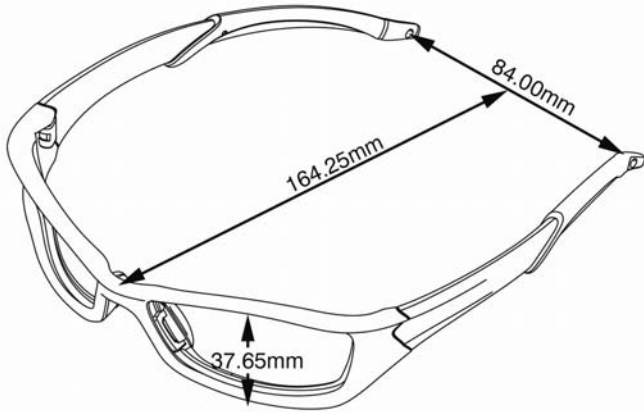

## Specification Sheet For TB140AF Safety Glasses

<b>Item Number:</b>	TB140AF	<b>Series:</b>	Tribal
<b>Description:</b>	Tribal onyx/blue tattoo frame, clear anti-fog lens	<b>Features:</b>	Strong, lightweight polycarbonate lens Duramass® scratch-resistant coating Exclusive Duramass® AF4 anti-fog coating Meets or Exceeds ANSI Z87.1 standard Satin carrying case Gel nosepiece Nylon temple sleeve Breakaway cord
<b>Benefits:</b>	Provides user w/ a comfortable, secure flexible fit For superior resistance to scratches Helps prevent fogging Meets the ANSI standards for high impact Satin carrying case used to clean glasses or store when not in use Padded comfort fit Comfortable temple w/ area to attach breakaway cord to keep glasses in reach when not in use	<b>Case Pack:</b>	72 pr.
		<b>Weight:</b>	3.42 oz.
		<b>Case Weight:</b>	246.24 oz.