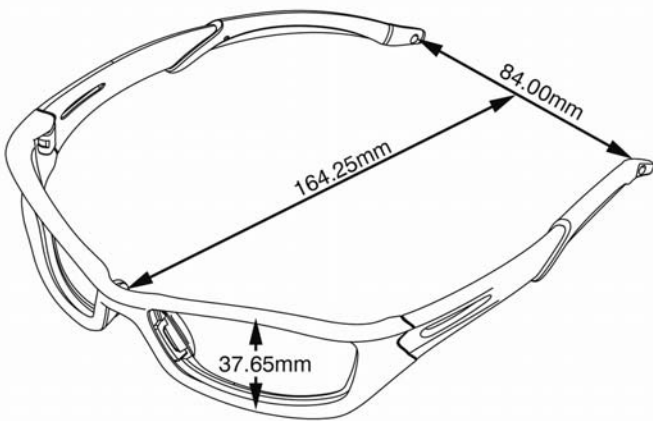

## Specification Sheet For TB129AF Safety Glasses

<b>Item Number:</b>	TB129AF	<b>Series:</b>	Tribal
<b>Description:</b>	Tribal champagne frame, indoor/outdoor clear mirror anti-fog lens	<b>Features:</b>	Strong, lightweight polycarbonate lens Duramass® scratch-resistant coating Exclusive Duramass® AF4 anti-fog coating Meets or Exceeds ANSI Z87.1 standard Satin carrying case Gel nosepiece Nylon temple sleeve Breakaway cord
<b>Benefits:</b>	Provides user w/ a comfortable, secure flexible fit For superior resistance to scratches Helps prevent fogging Meets the ANSI standards for high impact Used to clean glasses or store when not in use Padded comfort fit Comfortable temple w/ area to attach breakaway cord To keep glasses in reach when not in use	<b>Case Pack:</b>	72 pr.
		<b>Weight:</b>	3.42 oz.
		<b>Case Weight:</b>	246.24 oz.