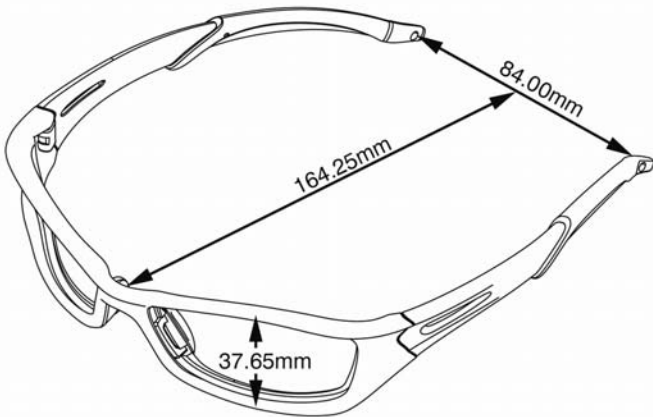

Specification Sheet For TB112AFZ Safety Glasses

| | | | |
|--------------|---|--------------|--|
| Item Number: | TB112AFZ | Series: | Polarize Tribal |
| Description: | Polar Optics, Tribal graphite frame, grey anti-fog lens | Features: | Strong, lightweight polycarbonate lens Duramass® scratch-resistant coating Exclusive Duramass® AF4 anti-fog coating Polarized lens meeting the Z87+ standard Meets or Exceeds ANSI Z87.1 standard Satin carrying case Gel nosepiece Nylon temple sleeve Breakaway cord |
| Benefits: | Lens provide 99.9% UV protection Coated lenses for superior resistance to scratches Polarized lens eases eye stress and fatigue in the sun by reducing glare Provides user w/ a comfortable fit Satin case included to clean glasses or store when not in use. Attachable breakaway cord to keep glasses in reach when not in use. Meets the ANSI standards for high impact | Case Pack: | 72 pr. |
| | | Weight: | 3.42 oz. |
| | | Case Weight: | 246.24 oz. |

Materials

| Frames | | Lens | |
|-----------|--|-----------|---|
| Material: | Polycarbonate | Material: | Polycarbonate |
| Temples: | Bayonet | Coatings: | Duramass® scratch-resistant, AF4 anti-fog |
| Color: | Graphite | Colors: | See Below |
| Options: | Champagne frame is available for the Clear AF and Grey AF lens | Options: | |