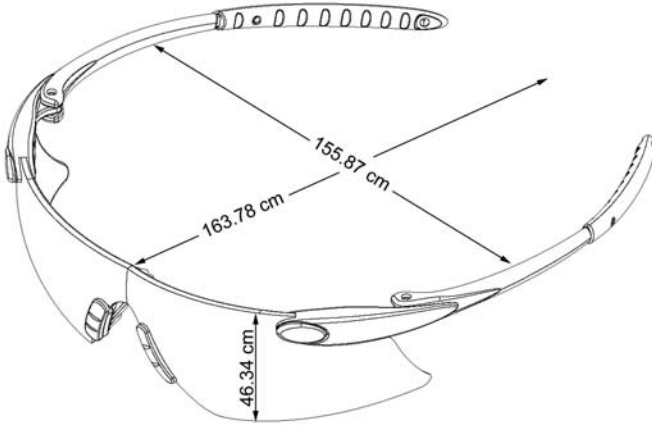

## Specification Sheet For MODS119 Safety Glasses

|              |   |              |  |
|--------------|---|--------------|--|
| Item Number: | MODS119   | Series:      | Mossy Oak®   |
| Description: | Mossy Oak® Desperado, camo frame, indoor/outdoor clear mirror lens  | Features:    | Floating lens design<br>Clear rubber temple sleeve<br>Gel nose piece<br>Mossy Oak® logo<br>Duramass® scratch resistant coating<br>Meets or exceeds ANSI Z87.1 standard |
| Benefits:    | Makes for extremely lightweight, well balanced safety glass<br>Lens provide 99.9% UV protection<br>Padded, more comfortable fit w/ area to attach breakaway cord<br>Comfortable secure fit<br>Mossy Oak® logo provides user with name recognition<br>For superior resistance to scratches<br>Meets the ANSI standards for high impact | Case Pack:   | 144 pr.  |
|              |   | Weight:      | 1.77 oz.   |
|              |   | Case Weight: | 254.88 oz.   |

### Materials

| Frames    |                         | Lens      |                             |
|-----------|-------------------------|-----------|-----------------------------|
| Material: | Nylon temple – no frame | Material: | Polycarbonate               |
| Temples:  | Bayonet                 | Coatings: | Duramass® scratch-resistant |
| Color:    | Camo                    | Colors:   | See Below                   |
| Options:  |                         | Options:  |                             |