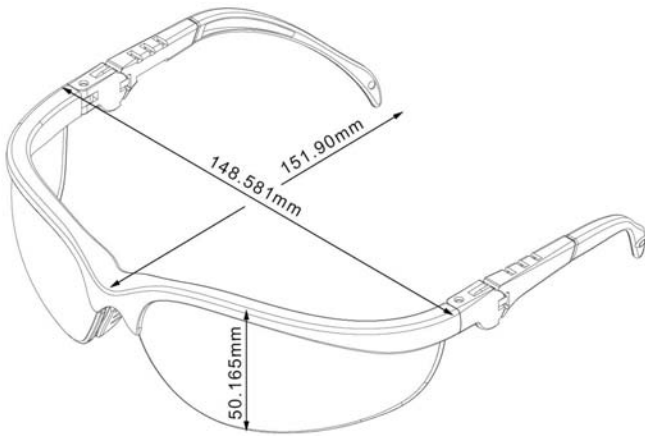

## Specification Sheet For KD319AF Safety Glasses

<b>Item Number:</b>	KD319AF	<b>Series:</b>	Klondike Plus
<b>Description:</b>	Klondike Plus matte black finish frame, adjustable/ratchet temples, indoor/outdoor clear mirror anti-fog lens  <b>Benefits:</b> Ratchet temple and gel nose piece provide comfortable, secure fit All lens provide 99.9% UV protection For superior scratch resistance Helps prevent fogging Meets the most up-to-date ANSI standards for high impact	<b>Features:</b>	5-position ratchet temples Adjustable temples Gel nose piece Duramass® scratch-resistant coating Exclusive Duramass® AF4 anti-fog coating Meets or Exceeds ANSI Z87.1 Safety Standards
<b>Benefits:</b>		<b>Case Pack:</b>	144 pr.
		<b>Weight:</b>	1.694 oz.
		<b>Case Weight:</b>	243.936 oz.

### Materials

Frames		Lens	
<b>Material:</b>	Nylon	<b>Material:</b>	Polycarbonate
<b>Temples:</b>	Adjustable Spatula with Ratchet	<b>Coatings:</b>	Duramass® scratch resistant, AF4 anti-fog
<b>Color:</b>	Matte Black	<b>Colors:</b>	See Below
<b>Options:</b>		<b>Options:</b>	