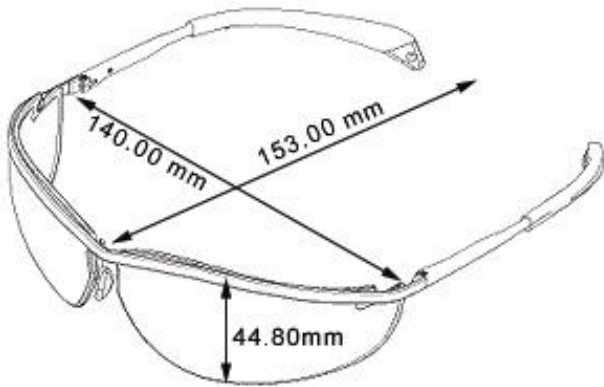

## Specification Sheet For KD213 Safety Glasses

|              |  |              |  |
|--------------|--|--------------|--|
| Item Number: | KD213  | Series:      | Klondike   |
| Description: | Klondike metal frame, light blue lens  | Features:    | Non-slip rubber head grips<br>Break-away strap indentions on temples<br>Twin-bridge adjustable nose piece<br>Meets or Exceeds ANSI Z87.1 Safety Standards. |
| Benefits:    | Lightweight<br>Comfortable secure fit<br>All lens provide 99.9% UV protection<br>For superior scratch resistance<br>Meets the most up-to-date ANSI standards for high impact | Case Pack:   | 144 pr.  |
|              |  | Weight:      | 1.770 oz.  |
|              |  | Case Weight: | 254.88 oz. Cs.   |

### Materials

| Frames    |              | Lens      |                              |
|-----------|--------------|-----------|------------------------------|
| Material: | Metal        | Material: | Polycarbonate                |
| Temples:  | Spring-hinge | Coatings: | Duramass (scratch resistant) |
| Color:    | Silver       | Colors:   | See Below                    |
| Options:  |              | Options:  |                              |