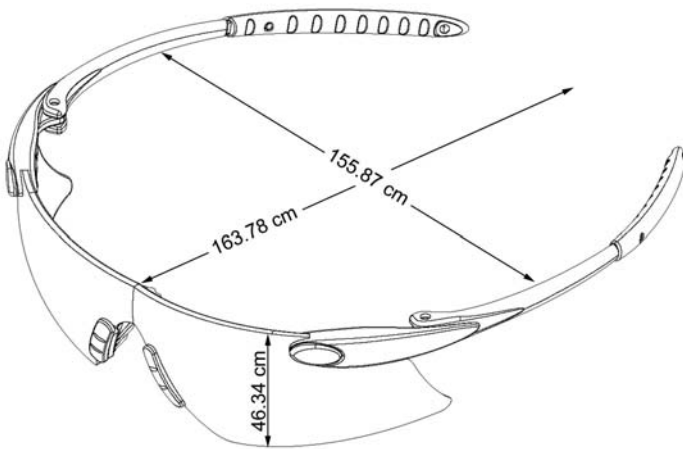

Specification Sheet For DS22Y Safety Glasses

Item Number:	DS22Y	Series:	Desperado
Description:	Desperado black frame, banana mirror lens, yellow nose & black temple sleeves	Features:	Floating lens design Gel temple sleeves Bayonet temples Soft gel nosepiece Strong, lightweight polycarbonate lens Duramass® scratch-resistant coating Meets or exceeds ANSI Z87.1 standard
Benefits:	Makes for extremely lightweight, well balanced safety glass Secure non-slip gripping temples provide greater comfort and secure fit All lens provide 99.9% UV protection For superior resistance to scratches Meets ANSI standards for high impact	Case Pack:	144 pr.
		Weight:	1.675 oz.
		Case Weight:	241.200 oz.

Materials

Frames		Lens	
Material:	Nylon	Material:	Polycarbonate
Temples:	Bayonet	Coatings:	Duramass® scratch-resistant
Color:	Black w/ yellow nose	Colors:	See Below
Options:	Silver, Black	Options:	

More Information