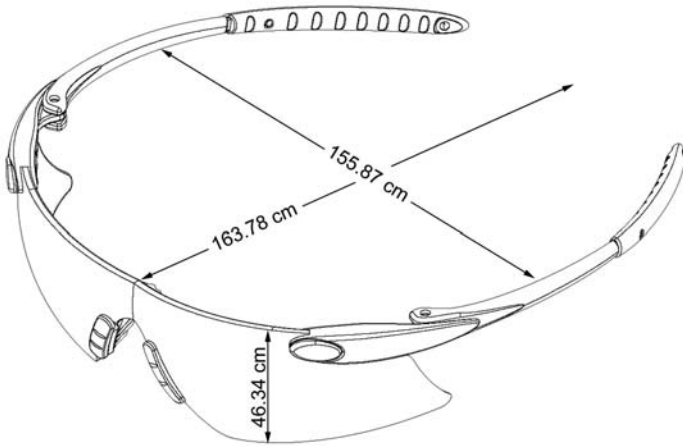

## Specification Sheet For DS22Y Safety Glasses

<b>Item Number:</b>	DS22Y	<b>Series:</b>	Desperado
<b>Description:</b>	Desperado black frame, banana mirror lens, yellow nose & temple sleeve	<b>Features:</b>	Floating lens design Gel temple sleeves Bayonet temples Soft gel nosepiece. Strong, lightweight polycarbonate lens Durmass® scratch resistance coating Meets or exceeds ANSI Z87.1 standard
<b>Benefits:</b>	Makes for extremely lightweight, well balanced safety glass Secure non-slip gripping Provides greater comfort Comfortable secure fit Alls lens provide 99.9% UV protection For superior resistance to scratches Meets the most up-to-date ANSI standards for high impact	<b>Case Pack:</b>	144 pr.
		<b>Weight:</b>	1.77 oz.
		<b>Case Weight:</b>	254.88 oz.