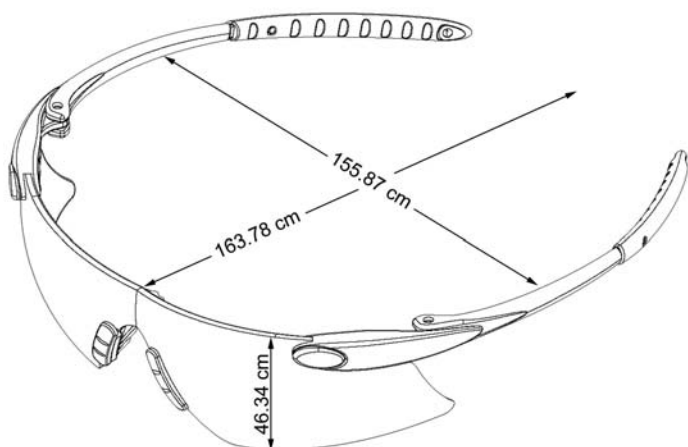

Specification Sheet For DS143 Safety Glasses

Item Number:	DS143	Series:	Desperado
Description:	Desperado silver frame, light blue lens, clear nose & temple sleeve	Features:	Floating lens design Gel temple sleeves Bayonet temples Soft gel nosepiece. Strong, lightweight polycarbonate lens Durmass® scratch resistance coating Meets or exceeds ANSI Z87.1 standard
Benefits:	Makes for extremely lightweight, well balanced safety glass Secure non-slip gripping Provides greater comfort Comfortable secure fit Alls lens provide 99.9% UV protection For superior resistance to scratches Meets the most up-to-date ANSI standards for high impact	Case Pack:	144 pr.
		Weight:	1.77 oz.
		Case Weight:	254.88 oz.

Materials

Frames		Lens	
Material:	Nylon	Material:	Polycarbonate
Temples:	Bayonet	Coatings:	Durmass (scratch-resistant)
Color:	Silver	Colors:	See Below
Options:		Options:	

More Information

Available Lens:	Clear:	X	Clear Anti-Fog:	
	Grey:	X	Grey Anti-Fog:	
	Brown		Brown Anti-Fog	
	Amber:		Silver Mirror:	
	Indoor/Outdoor Clear Mirror:	X	Rainbow Mirror:	
	Light Blue:	X	Red Mirror:	X
	Banana Mirror:		Copper:	
Ratings:	Meets or Exceeds ANSI Z87.1 Safety Standards.			