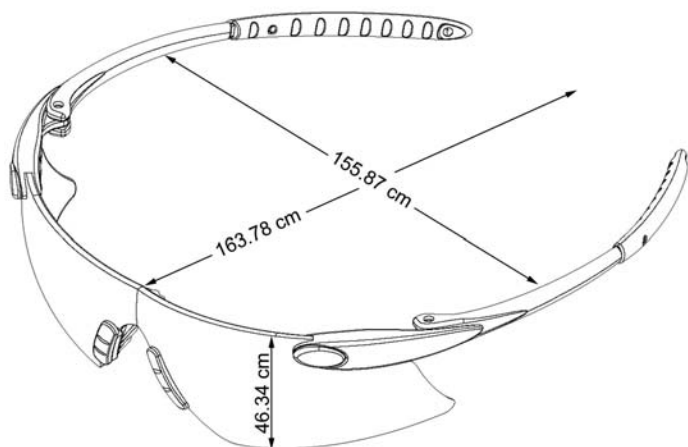

## Specification Sheet For DS143 Safety Glasses

<b>Item Number:</b>	DS143	<b>Series:</b>	Desperado
<b>Description:</b>	Desperado silver frame, light blue lens, clear nose & temple sleeve	<b>Features:</b>	Floating lens design Gel temple sleeves Bayonet temples Soft gel nosepiece. Strong, lightweight polycarbonate lens Duramass® scratch-resistant coating Meets or exceeds ANSI Z87.1 standard
<b>Benefits:</b>	Makes for extremely lightweight, well balanced safety glass Secure non-slip gripping temples provide greater comfort and secure fit All lens provide 99.9% UV protection For superior resistance to scratches Meets ANSI standards for high impact	<b>Case Pack:</b>	144 pr.
		<b>Weight:</b>	1.694 oz.
		<b>Case Weight:</b>	243.936 oz.