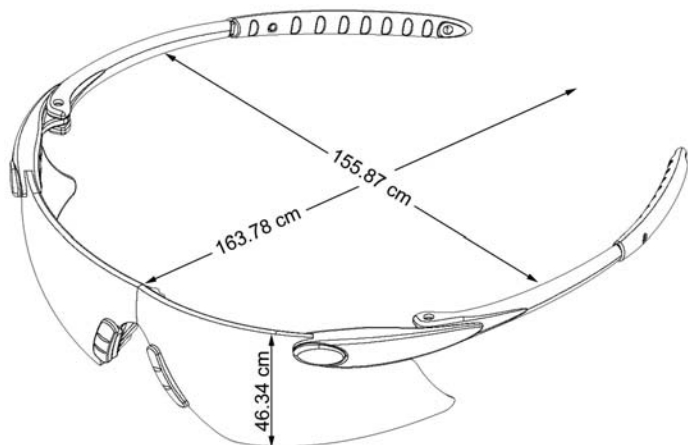

## Specification Sheet For DS142 Safety Glasses

<b>Item Number:</b>	DS142	<b>Series:</b>	Desperado
<b>Description:</b>	Desperado silver frame, gray lens, clear nose & temple sleeve	<b>Features:</b>	Floating lens design Gel temple sleeves Bayonet temples Soft gel nosepiece. Strong, lightweight polycarbonate lens Duramass® scratch-resistant coating Meets or exceeds ANSI Z87.1 standard
<b>Benefits:</b>	Makes for extremely lightweight, well balanced safety glass Secure non-slip gripping temples provide greater comfort and secure fit All lens provide 99.9% UV protection For superior resistance to scratches Meets ANSI standards for high impact	<b>Case Pack:</b>	144 pr.
		<b>Weight:</b>	1.664 oz.
		<b>Case Weight:</b>	239.616 oz.