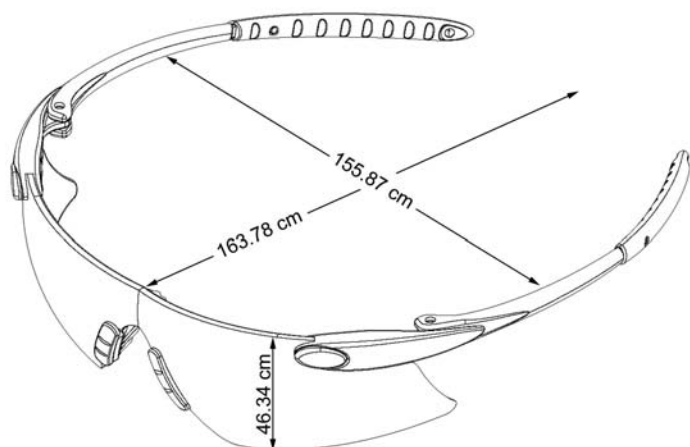

Specification Sheet For DS120 Safety Glasses

Item Number:	DS120	Series:	Desperado
Description:	Desperado Blue frame, clear lens, clear nose & temple sleeve	Features:	Floating lens design Gel temple sleeves Bayonet temples Soft gel nosepiece. Strong, lightweight polycarbonate lens Durmass® scratch resistance coating Meets or exceeds ANSI Z87.1 standard
Benefits:	Makes for extremely lightweight, well balanced safety glass Secure non-slip gripping Provides greater comfort Comfortable secure fit Alls lens provide 99.9% UV protection For superior resistance to scratches Meets the most up-to-date ANSI standards for high impact	Case Pack:	144 pr.
		Weight:	1.77 oz.
		Case Weight:	254.88 oz.