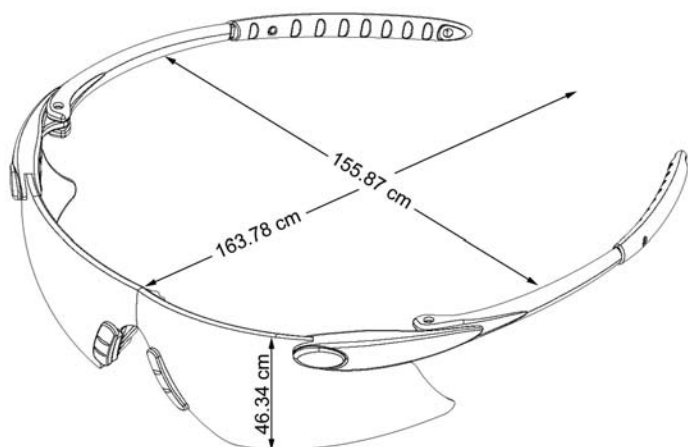

## Specification Sheet For DS120 Safety Glasses

<b>Item Number:</b>	DS120	<b>Series:</b>	Desperado
<b>Description:</b>	Desperado Blue frame, clear lens, clear nose & temple sleeve	<b>Features:</b>	Floating lens design Gel temple sleeves Bayonet temples Soft gel nosepiece. Strong, lightweight polycarbonate lens Durmass® scratch resistance coating Meets or exceeds ANSI Z87.1 standard
<b>Benefits:</b>	Makes for extremely lightweight, well balanced safety glass Secure non-slip gripping Provides greater comfort Comfortable secure fit Alls lens provide 99.9% UV protection For superior resistance to scratches Meets the most up-to-date ANSI standards for high impact	<b>Case Pack:</b>	144 pr.
		<b>Weight:</b>	1.77 oz.
		<b>Case Weight:</b>	254.88 oz.