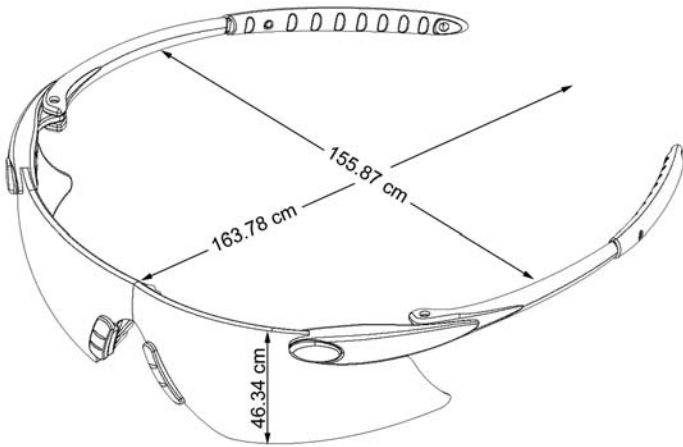

Specification Sheet For DS112AF Safety Glasses

Item Number:	DS112AF	Series:	Desperado
Description:	Desperado Black frame, gray anti-fog lens, clear nose & temple sleeve	Features:	Floating lens design Gel temple sleeves Bayonet temples Soft gel nosepiece. Strong, lightweight polycarbonate lens Duramass® scratch-resistant coating Exclusive Duramass® AF4 anti-fog coating Meets or exceeds ANSI Z87.1 standard
Benefits:	Makes for extremely lightweight, well balanced safety glass Secure non-slip gripping temples provide greater comfort and secure fit Helps prevent fogging All lens provide 99.9% UV protection For superior resistance to scratches Meets ANSI standards for high impact	Case Pack:	144 pr.
		Weight:	1.641 oz.
		Case Weight:	236.304 oz.