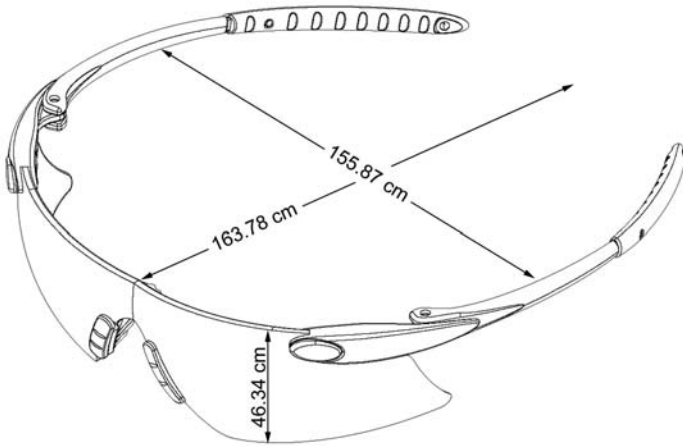

## Specification Sheet For DS112AF Safety Glasses

Item Number:	DS112AF	Series:	Desperado
Description:	Desperado Black frame, grey anti-fog lens, clear nose & temple sleeve	Features:	Floating lens design Gel temple sleeves Bayonet temples Soft gel nosepiece. Strong, lightweight polycarbonate lens Exclusive Duramass® AF4 anti-fog coating Durmass® scratch resistance coating Meets or exceeds ANSI Z87.1 standard
Benefits:	Makes for extremely lightweight, well balanced safety glass Secure non-slip gripping Provides greater comfort Comfortable secure fit Alls lens provide 99.9% UV protection Helps prevent fogging For superior resistance to scratches Meets the most up-to-date ANSI standards for high impact	Case Pack:	144 pr.
		Weight:	1.77 oz.
		Case Weight:	254.88 oz.