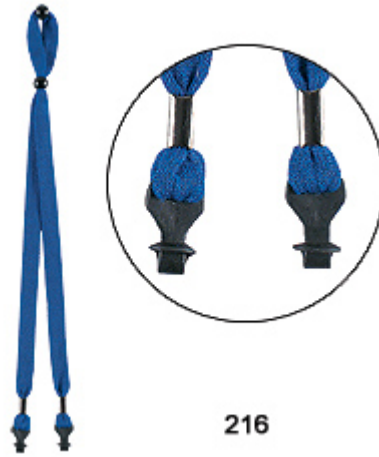

**Specification Sheet For 217 Cord**

Item Number:	216	Series:	Accessories
Description:	Deluxe eyeglass cord - Blue	Features:	Open ended sleeve to fit over temple
Benefits:	To allow for the connection of a cord when temple end holes are not present	Case Pack:	1,200 ea.
		Weight:	0.352 oz.
		Case Weight:	422.400 oz.

**Materials**

Material:	Nylon
Color:	Blue
Country of Origin:	Taiwan
Options:	