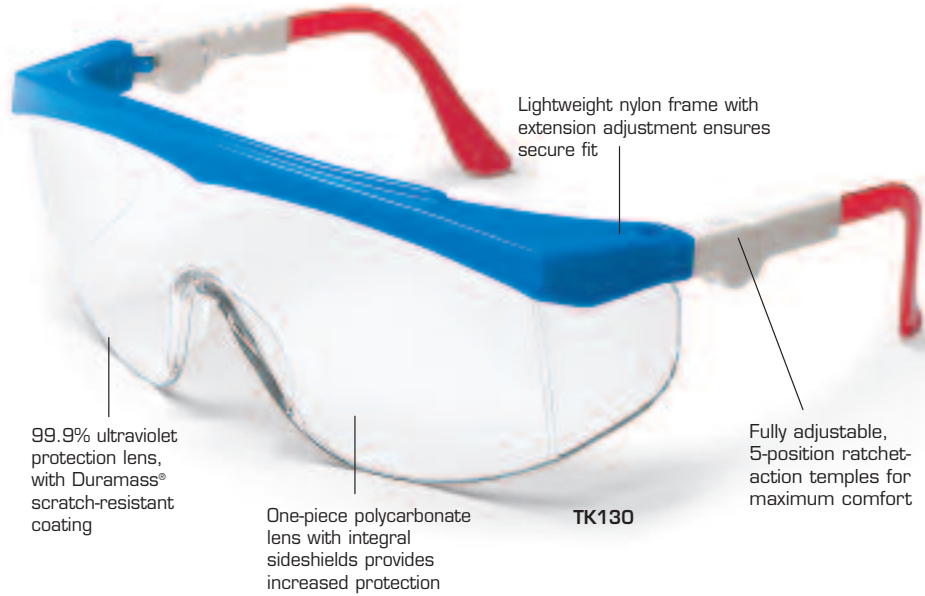

Your First Choice for PPESM

Protective Eyewear

TOMAHAWK®
TK120

All 3 options offer stylish wraparound design and a one-piece polycarbonate lens with integral sideshields. One of our most comfortable safety glasses, Tomahawk® earns its reputation with dual adjustment ratchet-action temples. Stratos® is an affordable alternative with its extension-adjustable temples. With the Tacoma®, you get low-cost protection without giving up quality, safety, comfort or durability. There's also an uncoated version with non-adjustable temples for rock-bottom pricing. The Tacoma® XL is designed to fit over prescription glasses. The choice is yours!

BLUE FRAME

- TK120 Clear
- TK120AF Clear Anti-fog
- TK122 Grey
- TK122AF Grey Anti-fog

RED/WHITE/BLUE FRAME

- TK130 Clear
- TK130AF Clear Anti-fog
- TK132 Grey
- TK132AF Grey Anti-fog

RED/WHITE/GREEN FRAME

- TK140 Clear
- TK142 Grey

STRATOS®

BLACK FRAME

- SS010 Uncoated Clear
- SS110 Clear
- SS110AF Clear Anti-fog
- SS112 Grey
- SS112AF Grey Anti-fog

BLUE FRAME

- SS120 Clear
- SS122 Grey

RED/WHITE/BLUE FRAME

- SS130 Clear
- SS132 Grey