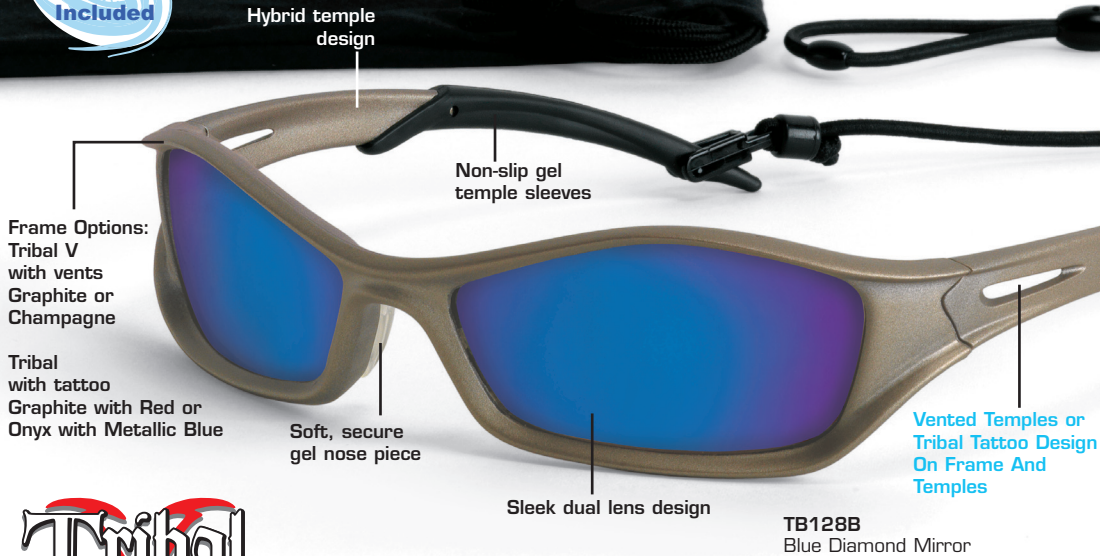

Tribal

Tribal Tattoo Design On
Frame and Temples

Tribal

Fashionable Dual Lens
With Vented Temples

PROTECTIVE EYEWEAR WITH CORD & CASE

The Tribal and Tribal V offer distinctive eyewear protection. Both feature non-slip gel temple sleeves for a comfortable fit that grips. Additional features include a sleek dual lens design, hybrid temples, and a gel padded nose piece. Multiple frame colors and a wide offering of lens color options are available for both styles. MCR Safety's Professional Grade eyewear is engineered to provide the highest level of innovation for consumers that demand the very best in safety.

 **MCR**
SAFETY
MEMPHIS GLOVE CREWS RIVER CITY
*Exceeding Expectations...
Protecting Your Quality of Life.*

PRO

MCR Safety's Professional Grade protective eyewear is engineered to provide the highest level of innovation for consumers that demand the very best in safety.

Now it's Safe to Look Dangerous...

Frame Options:
Tribal V with vents
Graphite or Champagne

Tribal with tattoo
Graphite with Red or Onyx with Metallic Blue

TB128B
Blue Diamond Mirror

Visit www.gearforpros.com for more safety products.