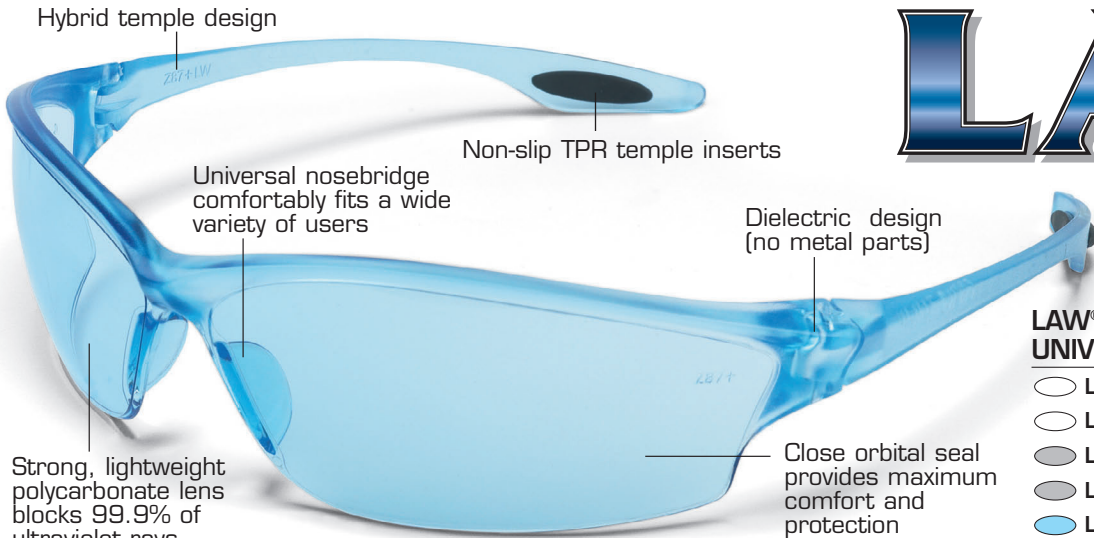

LAW® PROTECTIVE EYEWEAR

LAW®

Strong, lightweight polycarbonate lens blocks 99.9% of ultraviolet rays

LW113
Light Blue Lens

**LAW® SERIES 1
UNIVERSAL NOSE BRIDGE**

- LW110 Clear w/ Orange Pads
- LW110AF Clear Anti-fog w/ Orange Pads
- LW112 Gray w/ Orange Pads
- LW112AF Gray Anti-fog w/ Orange Pads
- LW113 Light Blue w/ Black Pads
- LW114 Amber w/ Black Pads
- LW117 Silver Mirror w/ Orange Pads
- LW118B Blue Diamond Mirror w/ Black Pads
- LW119 Indoor/Outdoor Clear Mirror w/ Black Pads

**LAW® SERIES 2
TPR NOSE BRIDGE**

- LW210 Clear w/ Orange Pads
- LW210AF Clear Anti-fog w/ Orange Pads
- LW212 Gray w/ Orange Pads
- LW212AF Gray Anti-fog w/ Orange Pads
- LW213 Light Blue w/ Black Pads
- LW214 Amber w/ Black Pads
- LW217 Silver Mirror w/ Orange Pads
- LW218B Blue Diamond Mirror w/ Black Pads
- LW219 Indoor/Outdoor Clear Mirror w/ Black Pads