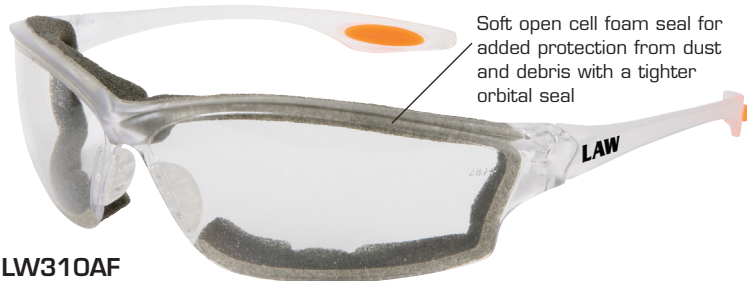

LAW[®]

VALUE
Series

Protective Eyewear

LW217

MCR Safety introduces the LAW[®] dielectric protective eyewear with integrated lens and frame design. This fashionable wrap-around lens design offers an excellent orbital seal and a higher level of protection from side impacts due to its greater coverage area. TPR (Thermal Plastic Rubber) temple inserts that enhance grip and comfort are included on all styles.

LW113
Light Blue Lens

**LAW® SERIES 1
UNIVERSAL NOSE BRIDGE**

- LW110 Clear w/ Orange Pads
- LW110AF Clear Anti-fog w/ Orange Pads
- LW112 Gray w/ Orange Pads
- LW112AF Gray Anti-fog w/ Orange Pads
- LW113 Light Blue w/ Black Pads
- LW114 Amber w/ Black Pads
- LW117 Silver Mirror w/ Orange Pads
- LW118B Blue Diamond Mirror w/ Black Pads
- LW119 Indoor/Outdoor Clear Mirror w/ Black Pads

**LAW® SERIES 2
TPR NOSE BRIDGE**

- LW210 Clear w/ Orange Pads
- LW210AF Clear Anti-fog w/ Orange Pads
- LW212 Gray w/ Orange Pads
- LW212AF Gray Anti-fog w/ Orange Pads
- LW213 Light Blue w/ Black Pads
- LW214 Amber w/ Black Pads
- LW217 Silver Mirror w/ Orange Pads
- LW218B Blue Diamond Mirror w/ Black Pads
- LW219 Indoor/Outdoor Clear Mirror w/ Black Pads

LW212
Gray Lens

LW310AF
Clear Anti-fog Lens

**LAW® SERIES 3
OPEN CELL FOAM ORBITAL SEAL**

- LW310AF Clear Anti-fog w/ Orange Pads
- LW312AF Gray Anti-fog w/ Orange Pads

LAW® OTG

**LAW® OTG
OVER THE GLASS FRAME**