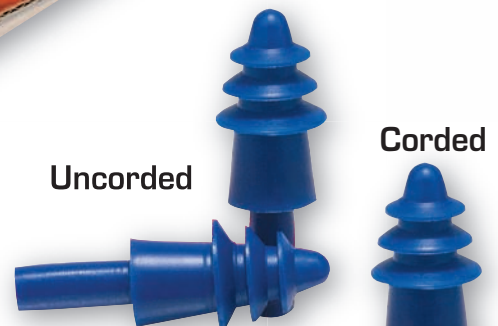

Hearing Protection

MEMPHIS GLOVE CREWS RIVER CITY

*Exceeding Expectations...
Protecting Your Quality of Life.*

Disposable Earplugs

- Soft Polyurethane Foam
- Noise Reduction Rating of 32 db
- 2000 Pair Per Case

Uncorded

Corded

Reusable Earplugs

- Molded Silicone
- Noise Reduction Rating of 25 db
- 400 Pair Per Case

Uncorded

Corded

Dispenser Cartons

- Designed for Point of Purchase Display and Individual Access
- Multi-Lingual (Copy in English, Spanish and French)

Hearing Protection

All of MCR Safety's hearing protection is tested according to ANSI S3.19-1975 test standards.

EPDU32

Disposable Uncorded Soft Polyurethane (PU) Foam Earplug. Contoured design Expandable for comfortable fit. Noise Reduction Rating (NRR) of 32db. Polybagged by the pair. 200 pair per dispenser box 10 boxes/case (2000 pair)

EPDC32

Disposable Corded Soft Polyurethane (PU) Foam Earplug. Attached cord allows for greater accessibility when not in use. Contoured design Expandable for comfortable fit. Noise Reduction Rating (NRR) of 32db. Polybagged by the pair. 100 pair per dispenser box 20 boxes/case (2000 pair)