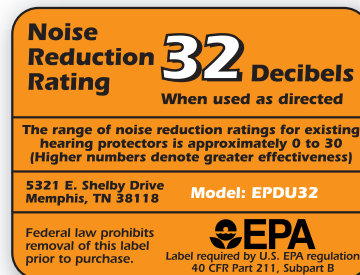

EPRC25

Reusable Corded Molded Silicone Earplug. Attached cord allows for greater accessibility when not in use. Special flange design allows for maximum comfort. Noise Reduction Rating (NRR) of 25db. Polybagged by the pair. 100 pair per dispenser box 4 boxes/case (400 pair)

Here is what OSHA says about Occupational Noise Exposure in the CFR29-1910.95 standard about the Hearing Conservation Program:

The employer shall administer a continuing, effective hearing conservation program... whenever employee noise exposures equal or exceed an 8-hour time weighted average sound level (TWA) of 85 decibels measured on the A scale.

Example of EPA Certification for NRR rating label on the EPDU32 carton.

Example of EPA Certification for NRR rating label on the EPRU25 carton.