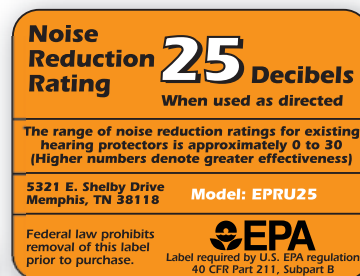

To assure maximum Noise Reduction Rating (NRR) see individual cartons for proper fitting instructions.