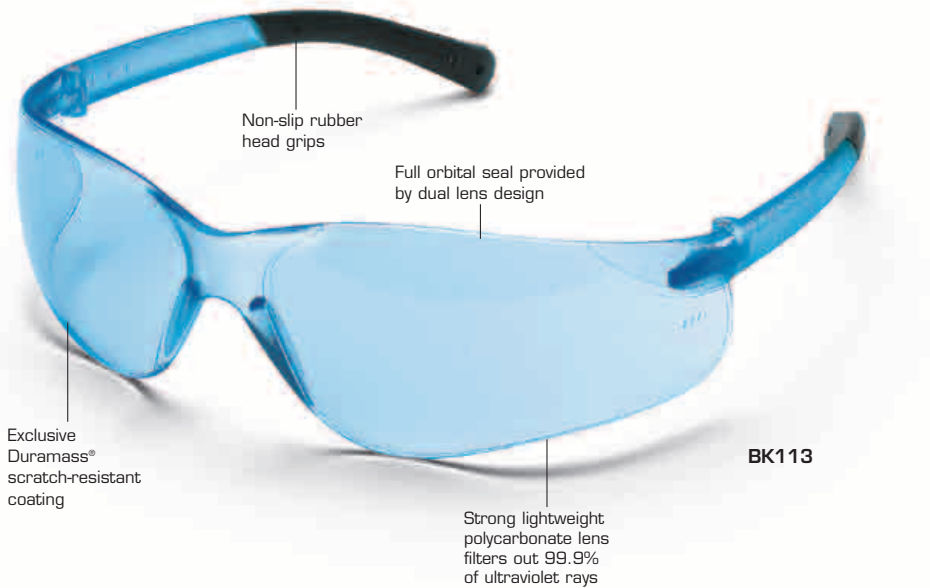

Your First Choice for PPE

Protective Eyewear

Unbelievable fit and comfort will make you forget that they are on! The wide view you get from the glasses hugging your face will lead you to conclude, this is the safest, most comfortable glasses you've ever worn. The Bear Kat's® superb construction combines the best in safety, comfort, and affordability. Your vision is unobstructed by the dual lens design, which by its tight fit allows you maximum safety. Comfort is enhanced by the flexible temples and the non-slip rubber temples.

5321 East Shelby Drive • Memphis, TN 38118
Phone: 800-955-6887 • Fax: 800-999-3908 • Online: www.mcrcsafety.com

BK110

BEAR KAT® LENS OPTIONS

- BK110** Clear
- BK110AF** Clear Anti-fog
- BK112** Grey
- BK112AF** Grey Anti-fog
- BK113** Light Blue
- BK114** Amber
- BK117** Silver Mirror
- BK118** Blue Diamond
- BK119** Indoor/Outdoor Clear Mirror