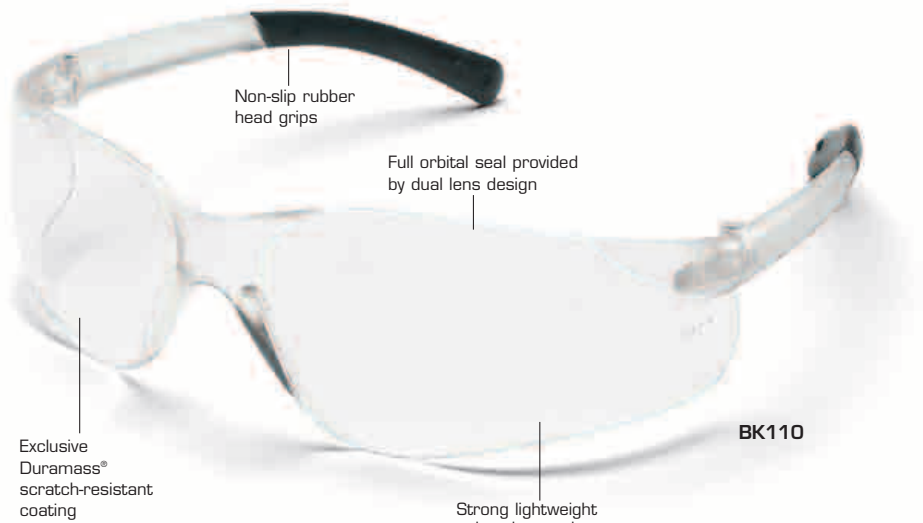

Your First Choice for PPE

Protective Eyewear

Unbelievable fit and comfort will make you forget that they are on! The wide view you get from the glasses hugging your face will lead you to conclude, this is the safest, most comfortable glasses you've ever worn. The Bear Kat's® superb construction combines the best in safety, comfort, and affordability. Your vision is unobstructed by the dual lens design, which by its tight fit allows you maximum safety. Comfort is enhanced by the flexible temples and the non-slip rubber temples.

5321 East Shelby Drive • Memphis, TN 38118
Phone: 800-955-6887 • Fax: 800-999-3908 • Online: www.mcrcsafety.com

BK110

BEAR KAT® LENS OPTIONS

- BK110** Clear
- BK110AF** Clear Anti-fog
- BK112** Grey
- BK112AF** Grey Anti-fog
- BK113** Light Blue
- BK114** Amber
- BK117** Silver Mirror
- BK118** Blue Diamond
- BK119** Indoor/Outdoor Clear Mirror