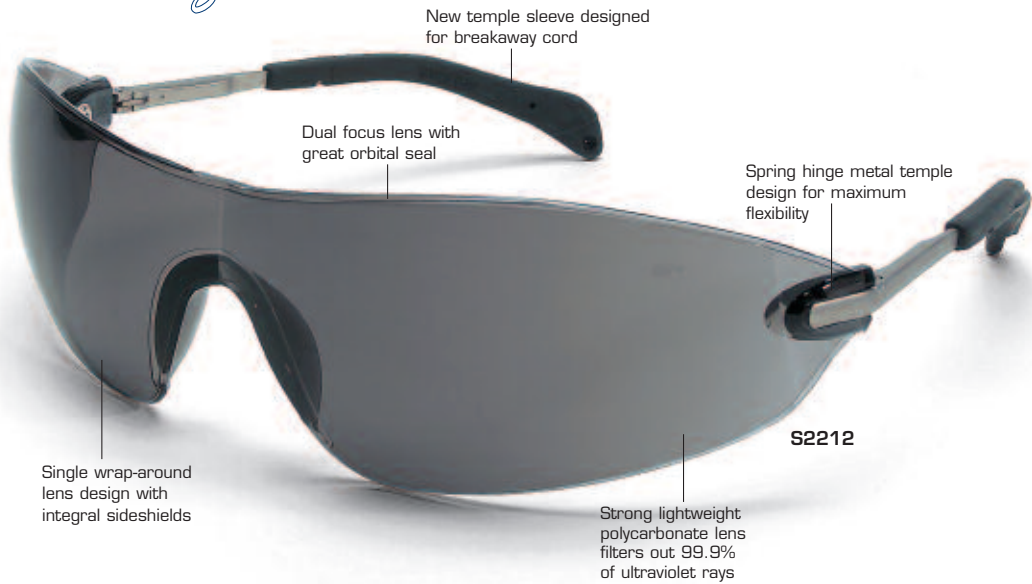

blackjack
Elite

blackjack

Your First Choice for PPE

blackjack
Elite

Protective Eyewear

S2219

Blackjack® and Blackjack® Elite offer a single wrap around lens design with integral side shields and metal alloy temples. The Blackjack® Elite offers a 15% smaller lens and our exclusive spring-hinge temple design. Two super styles offering ultimate protection and sleek metal temples.

5321 East Shelby Drive • Memphis, TN 38118
Phone: 800-955-6887 • Fax: 800-999-3908 • Online: www.mcrcsafety.com

BLACKJACK ELITE® AND BLACKJACK® PROTECTIVE EYEWEAR

BLACKJACK® ELITE LENS OPTIONS

-  **S2210** Clear
-  **S2210AF** Clear Anti-fog
-  **S2212** Grey
-  **S2219** Indoor/Outdoor Clear Mirror